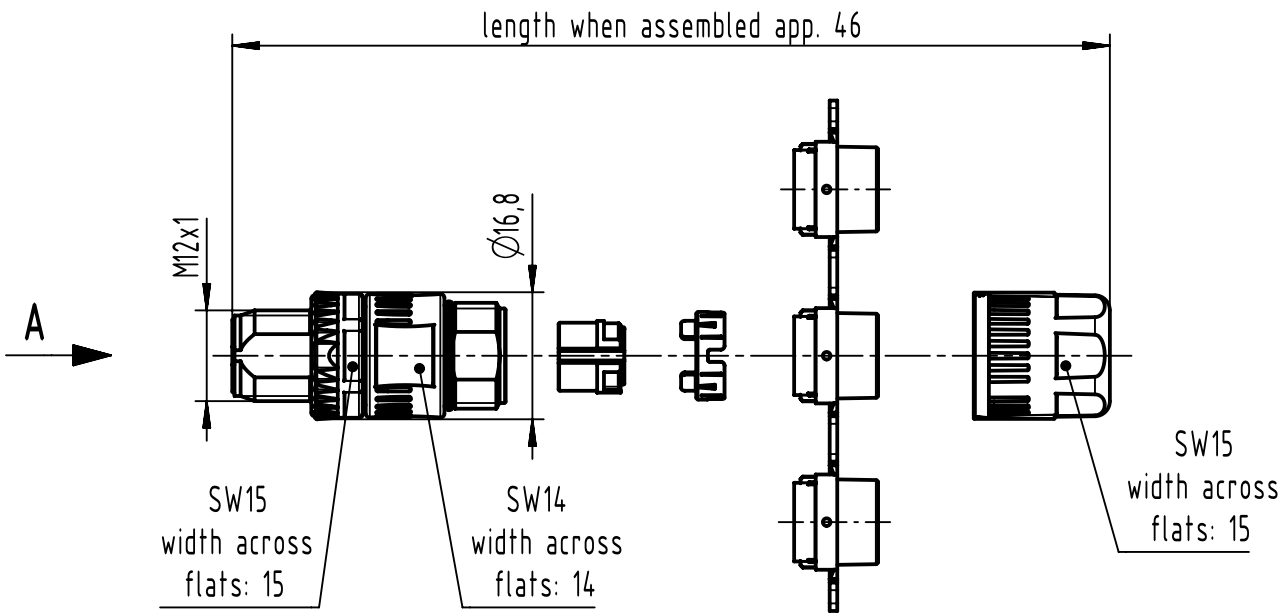

1 2 3 4 5 6

conductor cross section	AWG22
cable outside diameter	5,7 - 8,8mm

	All Dimensions in mm Original Size DIN A4	Scale	Free size tol.		Ref.
		1:1			Sub.
All rights reserved Department EL PD	Created by BALSAN	Inspected by	Standardisation	Date	State
		PRIESTER	302077	2021-06-15	Final Release
HARTING D-32339 Espelkamp	Title M12 SD IDC A-cod 4-pol male				Doc-Key / ECM-Nr. 100669908/UGD/001/K 500000196784
	Type	Number			Rev.
TB	21033221400			K	Page 1/1